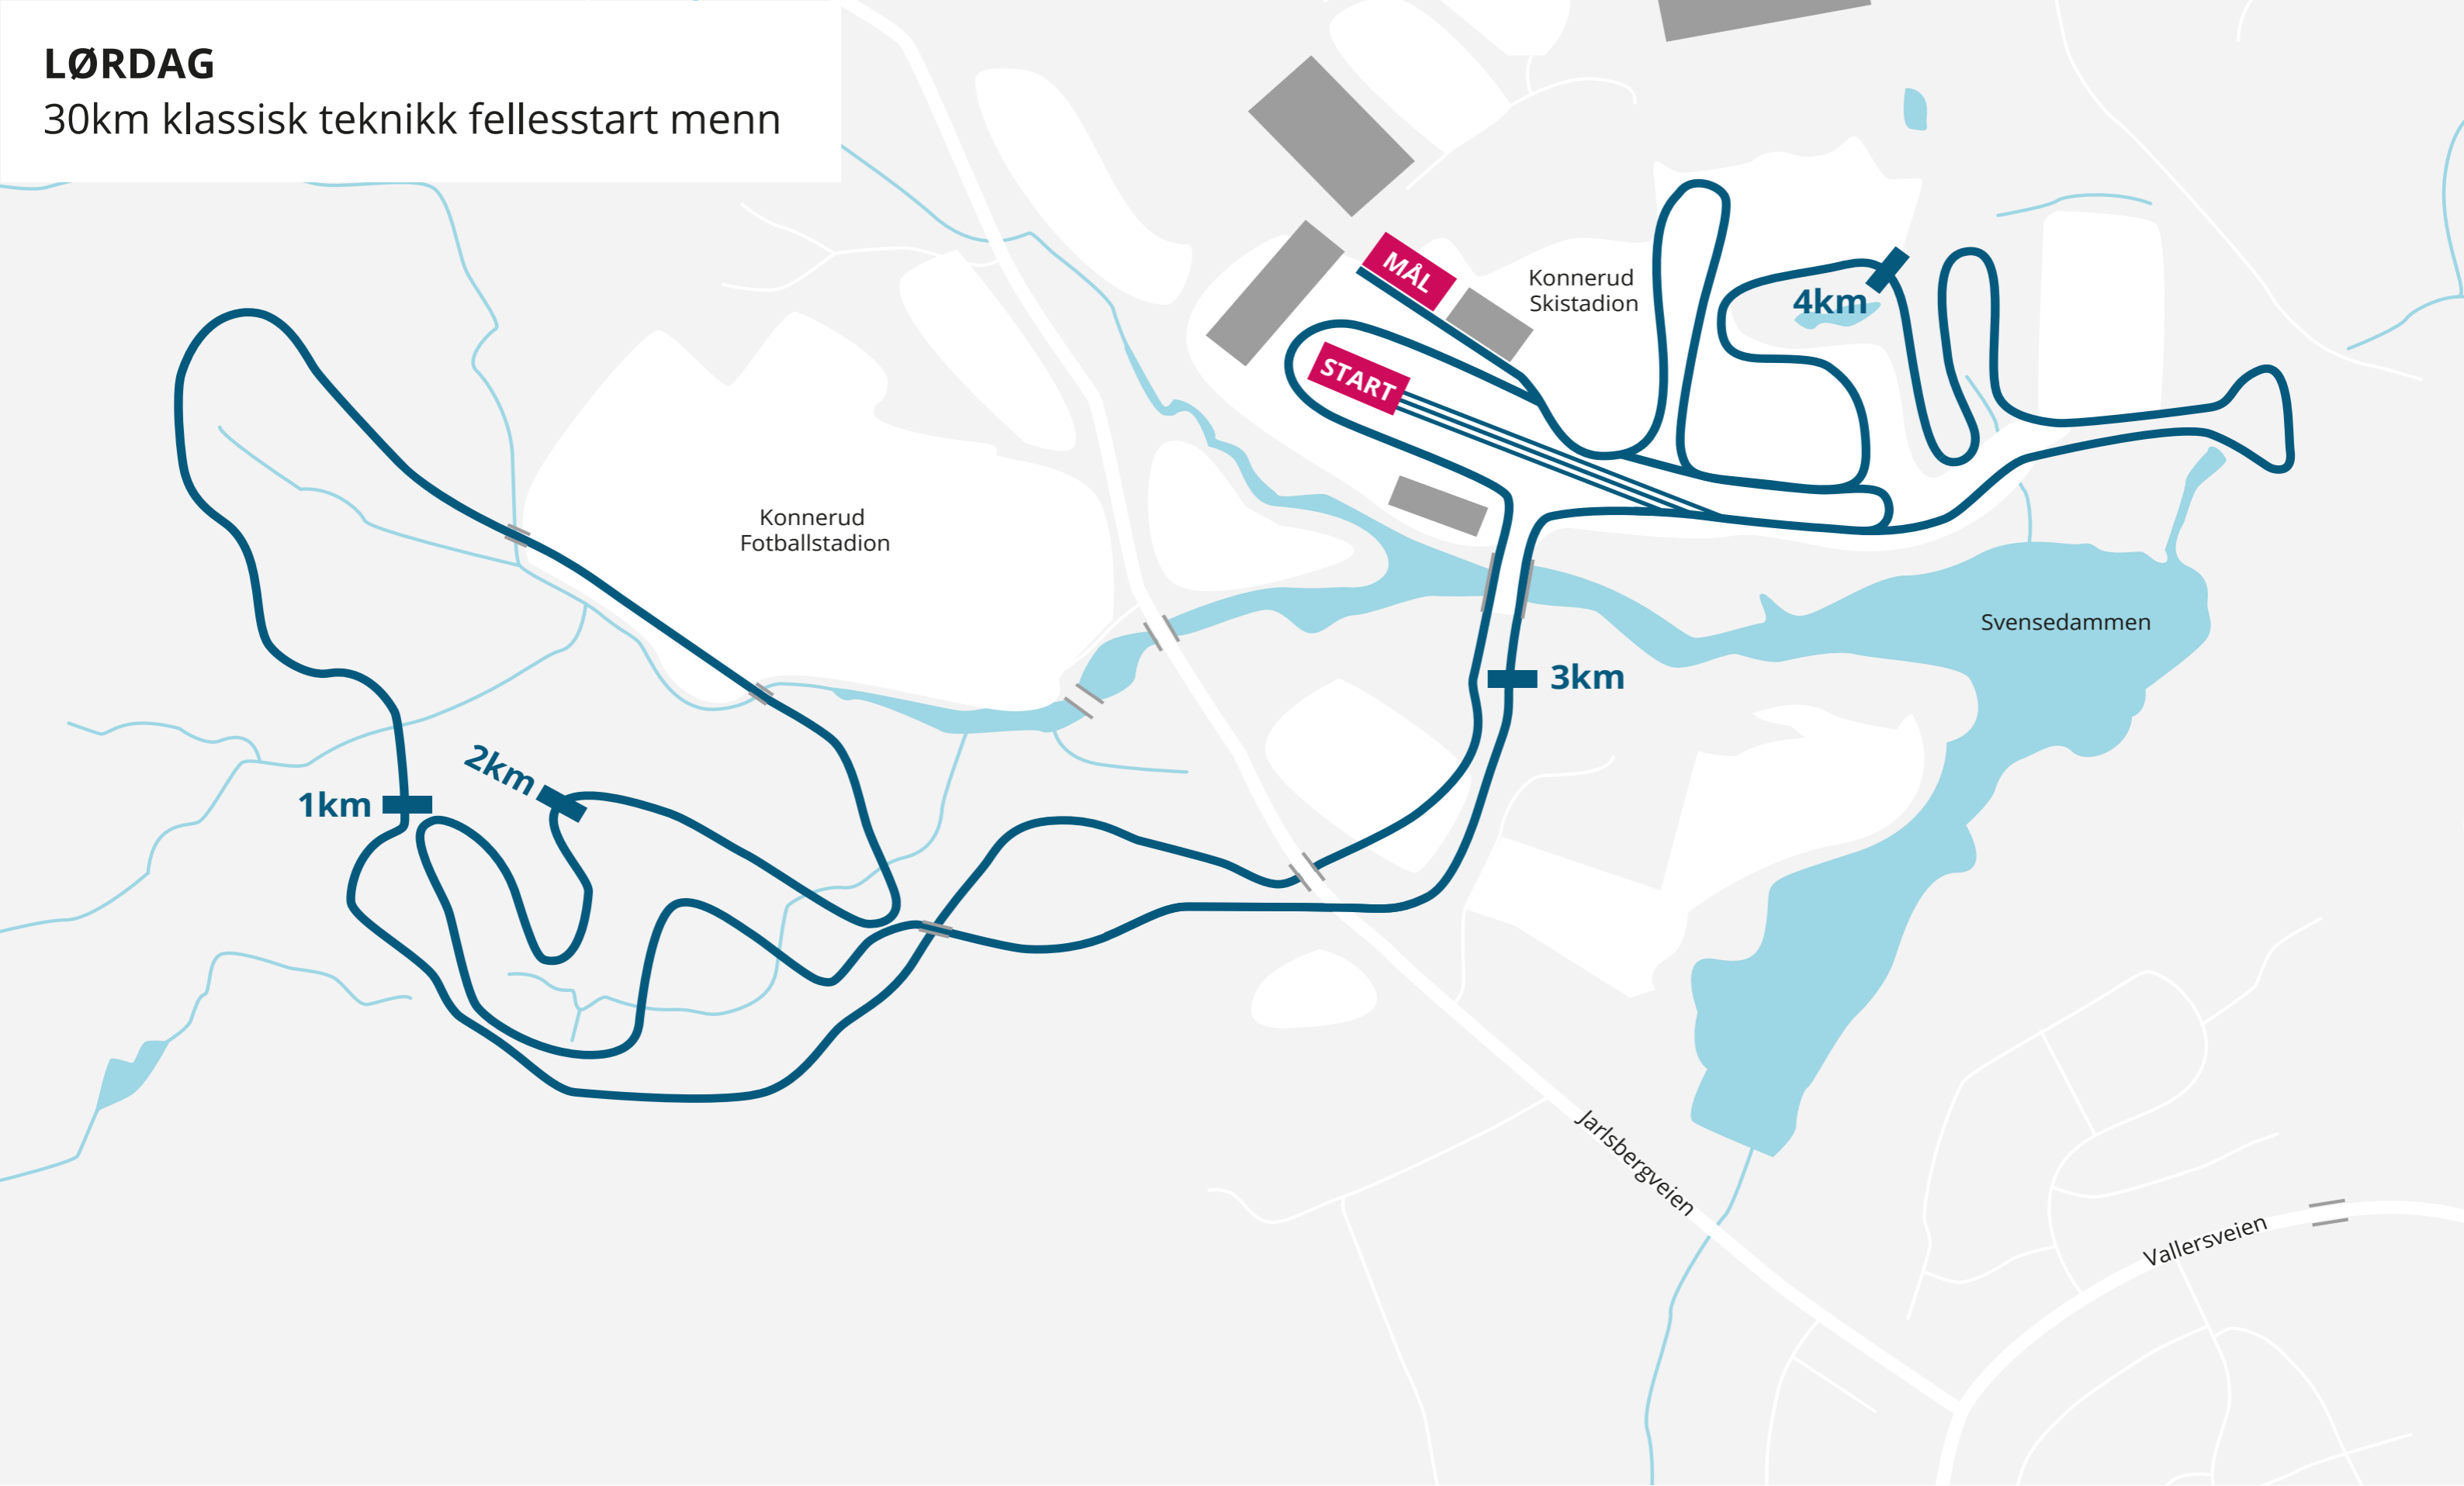

**LØRDAG**

30km klassisk teknikk fellesstart menn

Course length:	4,839m	Total climb (TC):	128m
Height difference (HD):	43m	Lowest point:	193m
Maximum climb (MC):	41m	Highest point:	236m