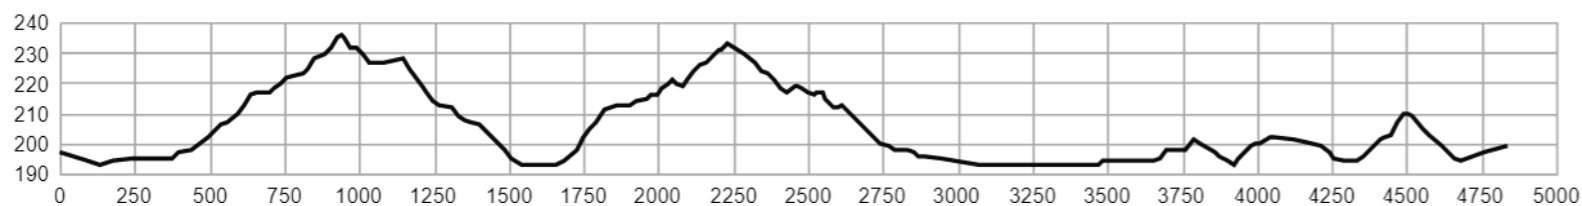

**SØNDAG**

3x5 km stafett FFF kvinner

Course length:	4,839m	Total climb (TC):	128m
Height difference (HD):	43m	Lowest point:	193m
Maximum climb (MC):	41m	Highest point:	236m