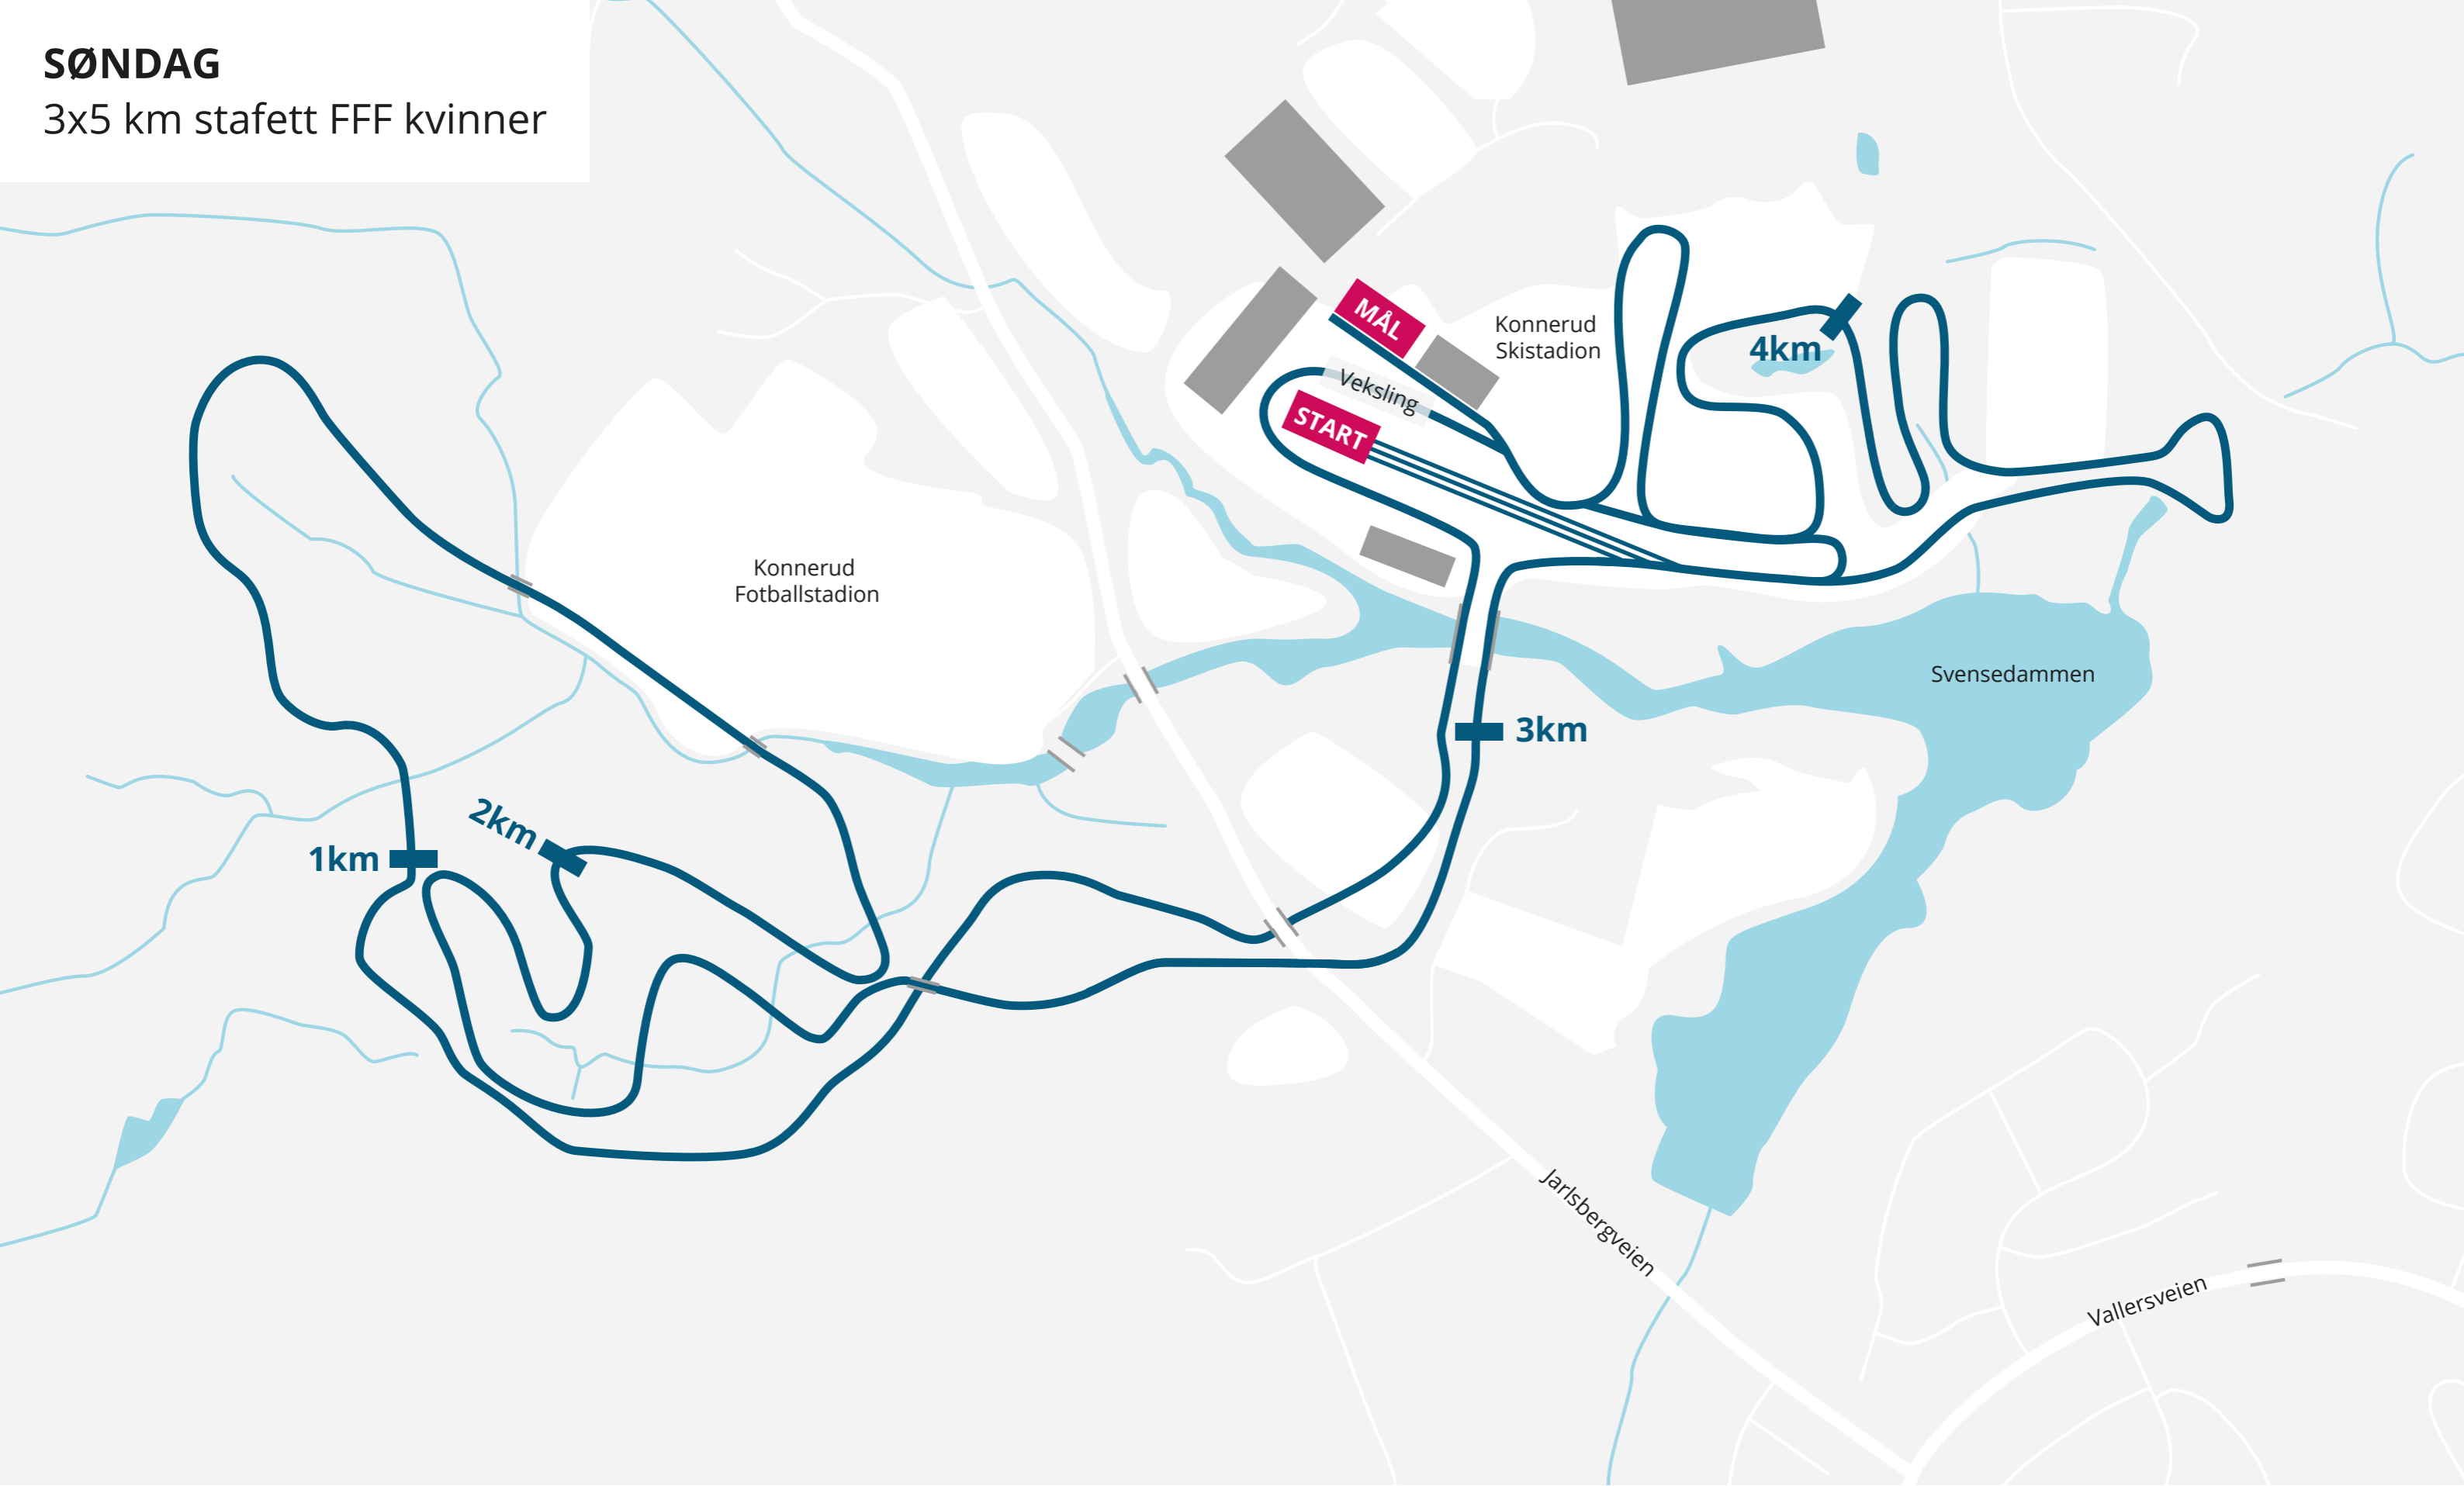

**SØNDAG**

3x5 km stafett FFF kvinner

Course length:	4,839m	Total climb (TC):	128m
Height difference (HD):	43m	Lowest point:	193m
Maximum climb (MC):	41m	Highest point:	236m