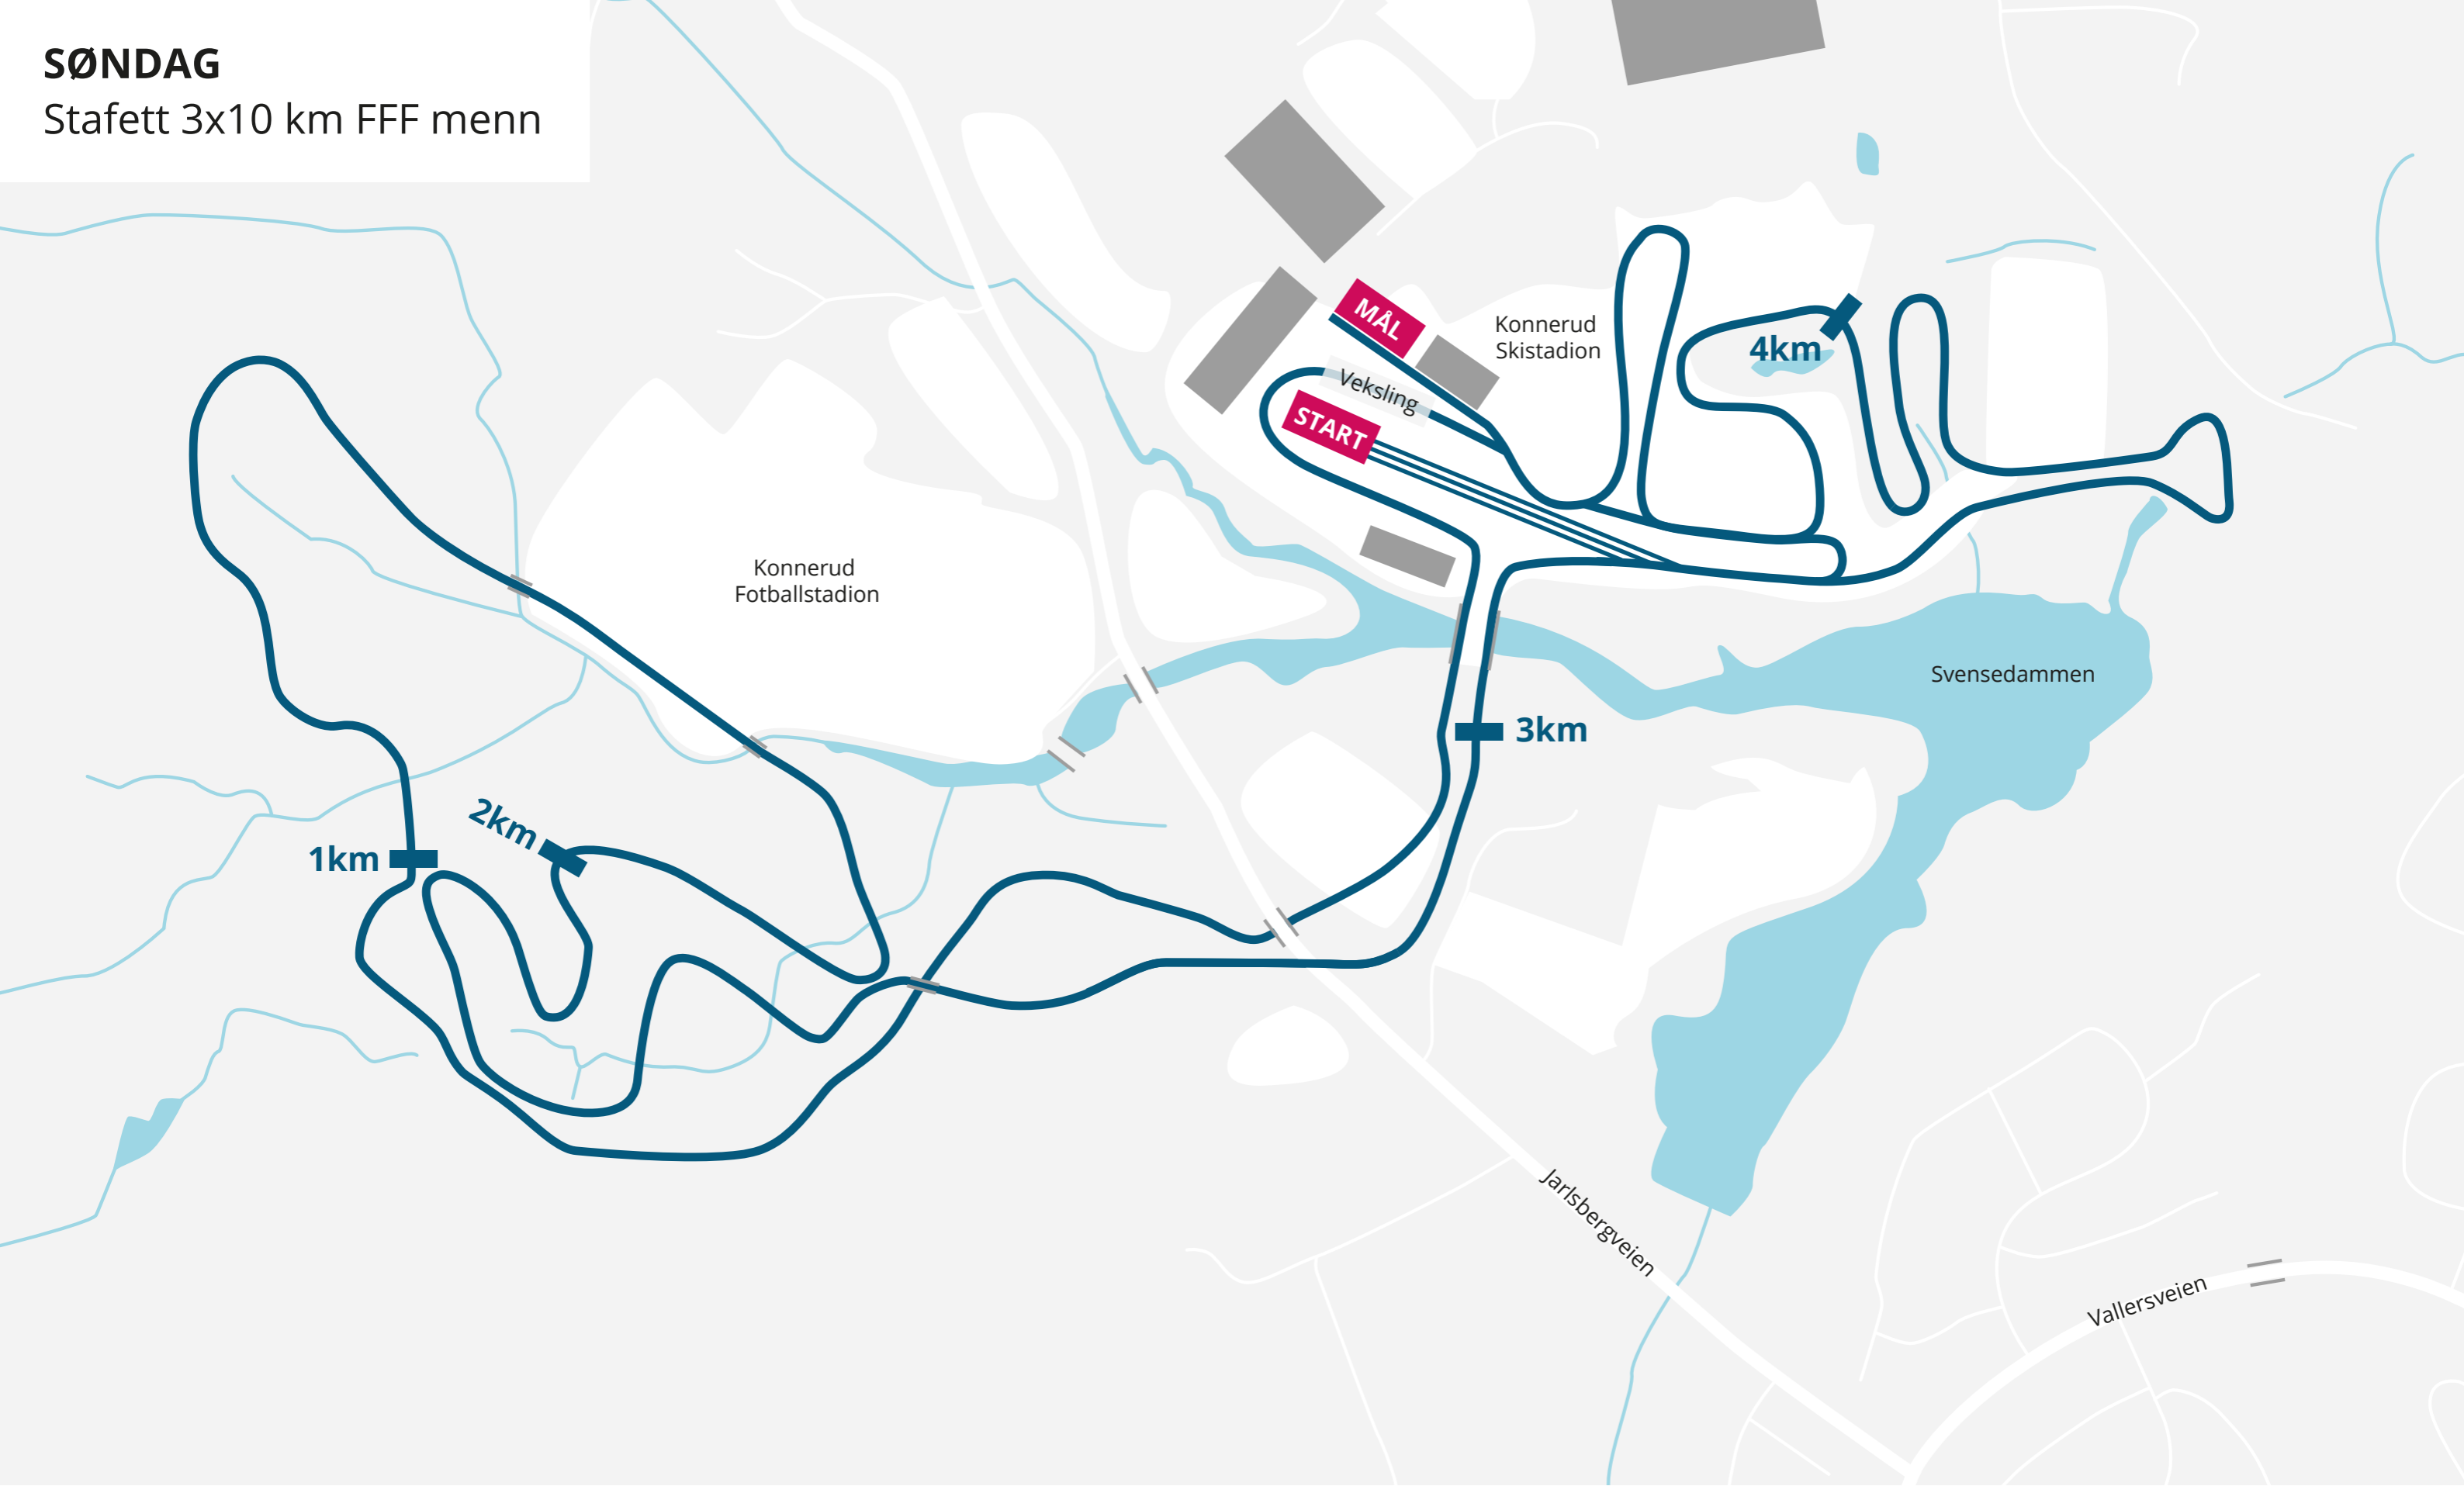

SØNDAG

Stafett 3x10 km FFF menn

Course length:	4,839m	Total climb (TC):	128m
Height difference (HD):	43m	Lowest point:	193m
Maximum climb (MC):	41m	Highest point:	236m